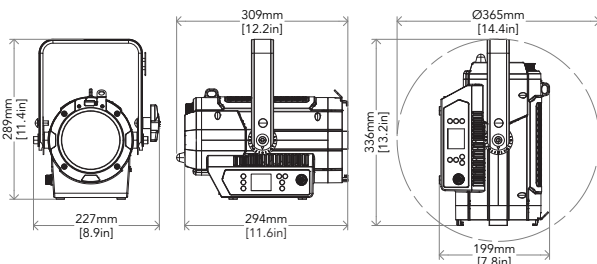

### PHYSICAL

- IP rating: IP20
- Cooling: active, silent operation
- Signal connection: Amphenol XLR 5p IN/OUT connectors
- Power connection: Neutrik powerCON TRUE1 IN/OUT connectors
- Dimensions (WxHxD): 227x289x294mm / 8.94"x11.38"x11.57"
- Weight: 3,8kg / 8.38lbs

## ACCESSORIES & RELATED PRODUCTS

▪ FCLECFRCTPXS	Flight case for 6 pcs of ECLFRCTPXS series	▪ 9513FXWL03	Ass. 3x2.5mm TH07 cable, 16A 3p 230V CEE plug, MENAC3FXW socket, L.3 m
▪ ECLFRCTPXSFFBK	Filter frame for ECLFRCTPXS series, black	▪ 958225L03	3x2.5mm TH07 Cable, 16A 3p PwCon MXW, 16A 3p PwCon FXW, L.3m
▪ ECLFRCTPXSBDDBK	Barn door 8 directional flaps to adjust the light beam for ECLFRCTPXS, black	▪ TOUR53415L03	Dmx cable HC5340. CANC5MXX XLR 5p->CANC5FXX XLR (f) 5p, L.3m
▪ ECLFRCTPXSPLKKBK	PC lens kit for ECLFRCTPXS, black	▪ RSR0630B	Steel security cable for hanging bodies, inox steel shackle, L=60 cm, black
▪ EFSBUFDS	SNAPBAG - Universal SMALL DEEPER for BARNDOORS	▪ C6002B	Slim aluminum clamp, 200kg loading, 48-51mm tubes, M10 bolt, Black
▪ ECLFRSPG	Spigot for PROLIGHTS fixtures	▪ C6040B	Aluminum clamp for 28mm spigot, 200kg load, 48-51mm tubes, black
▪ LRT2WK1	Wireless kit 1 with TimoTwo	▪ UPBOXPRO	Firmware uploader kit, USB IN, 5-pin XLR DMX OUT connector
▪ SPGM12	28mm spigot for fixtures, M12 bolt		
▪ SPGM10	28mm spigot for fixtures, M10 bolt		
▪ 9533FXWL03	Ass. 3x2.5mm TH07 cable, SHUKO plug, MENAC3FXW socket, L.3m		

## PRESET FULL ON

Beam angle 50%: 11,2°

## TECHICAL DRAWINGS